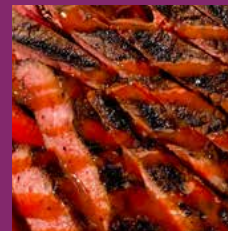

100-600 SHU

**GLUTEN
FREE**

**Plastic
SquEASE?
Yes please—
great for
application
precision.**

**PAIRS PERFECTLY WITH
GRILLED MEATS,
FRIED FOODS AND NOODLES.**

TABASCO® SWEET CHILI SAUCE

PRODUCT	GTIN	SKU	Unit Size	Case Pack
TABLETOP SQUEEZE (PLASTIC)	30011210006721	00672	20-oz.	6
HALF GALLON (PLASTIC)	30011210006806	00680	64-oz.	2